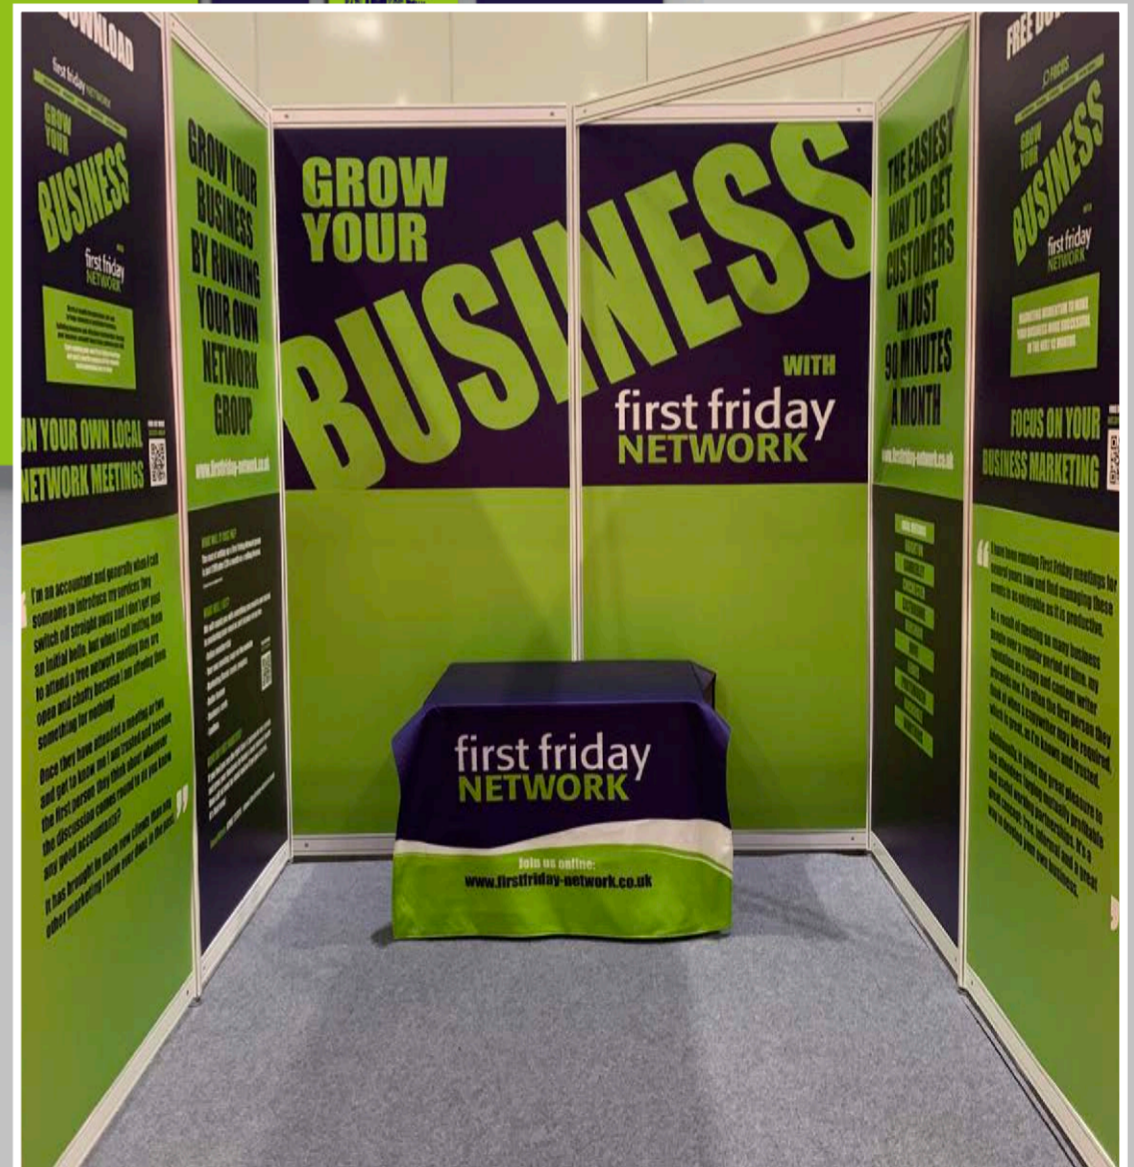

93 FIRST FRIDAY NETWORK